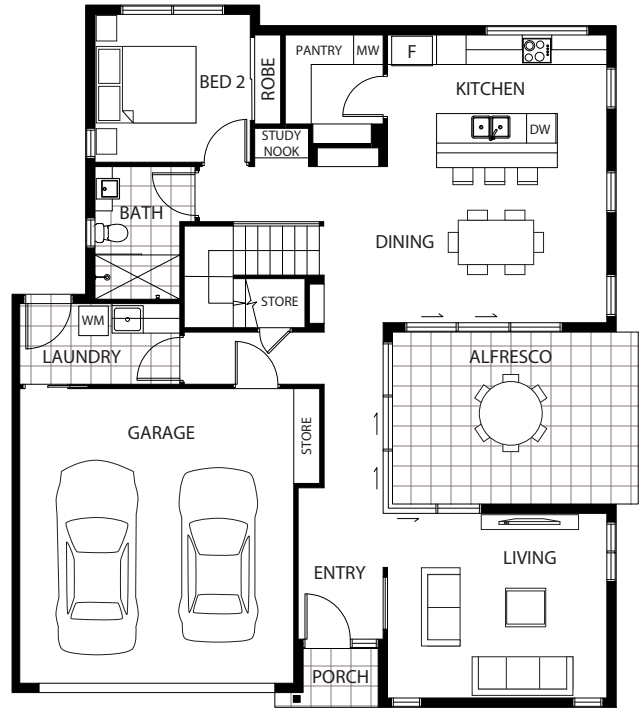

Lucea

267.53 M² | 28.80 SQUARES

BED	BATH	LIVING	OUTDOOR LIVING	GARAGE	STUDY
2	2	2	1	2	1

Lucea

267.53 M² | 28.80 SQUARES

GROUND FLOOR

BEDROOMS

Bedroom 2 3100 x 3000

LIVING AREAS

Living 4500 x 3500

Dining 4100 x 3100

Outdoor Living 4500 x 3500

Garage 6000 x 5500

FIRST FLOOR

BEDROOMS

Bedroom 1 4700 x 3800

LIVING AREAS

Retreat 4400 x 4000

TOTAL AREAS

Living Area 213.60 m²

Garage 36.69 m²

Outdoor Living 15.94 m²

Porch 1.84m²

TOTAL 267.53 M²

28.80 SQUARES