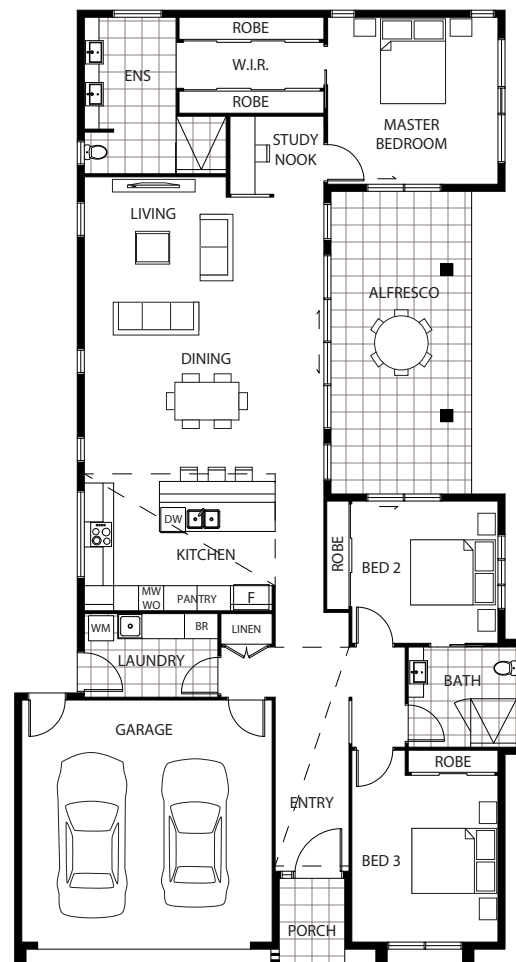

Valencia

236.26 M² | 25.27 SQUARES

BEDROOMS

Bedroom 1	4000 x 4000
Bedroom 2	3400 x 3500
Bedroom 3	4000 x 3500

LIVING AREAS

Living	4000 x 5700
Dining	3300 x 5700
Outdoor Living	7200 x 3300
Garage	5800 x 6000

TOTAL AREAS

Living Area	170.30 m ²
Garage	38.13 m ²
Outdoor Living	24.43 m ²
Porch	3.37 m ²
TOTAL	236.23 M²
	25.27 SQUARES

BED	BATH	LIVING	OUTDOOR LIVING	GARAGE	STUDY
3	2	1	1	2	1

Artist's impression only. Subject to change without notice.